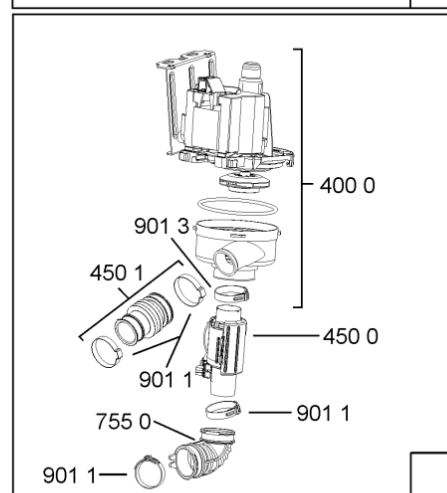

Whirlpool

Hotpoint

Bauknecht

i INDESIT

WHR10320

Tavole

400010495106

WHR10320