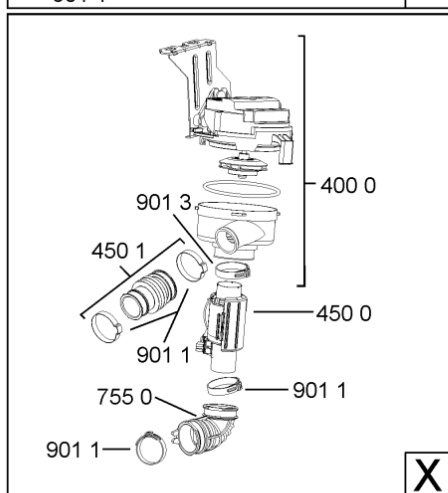

Whirlpool

Hotpoint

Bauknecht

i INDESIT

WHR10320

Tavole

400010495106

WHR10320