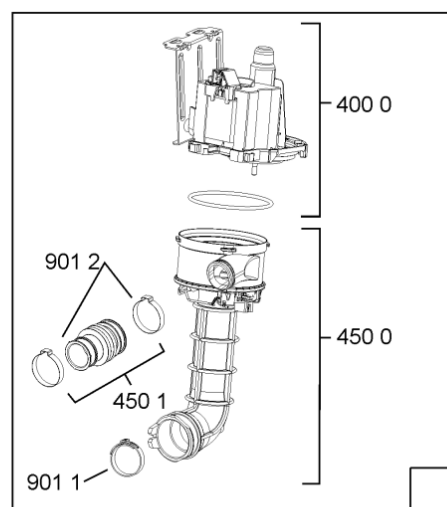

Whirlpool

Hotpoint

Bauknecht

i INDESIT

WHR10320

Tavole

400010495106

WHR10320